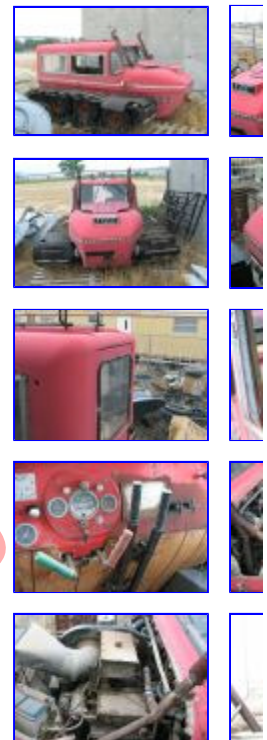

Select a picture