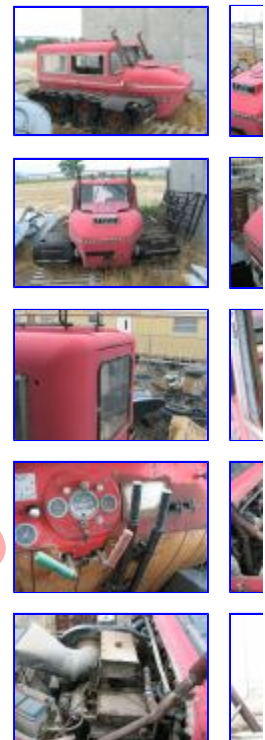

Select a picture